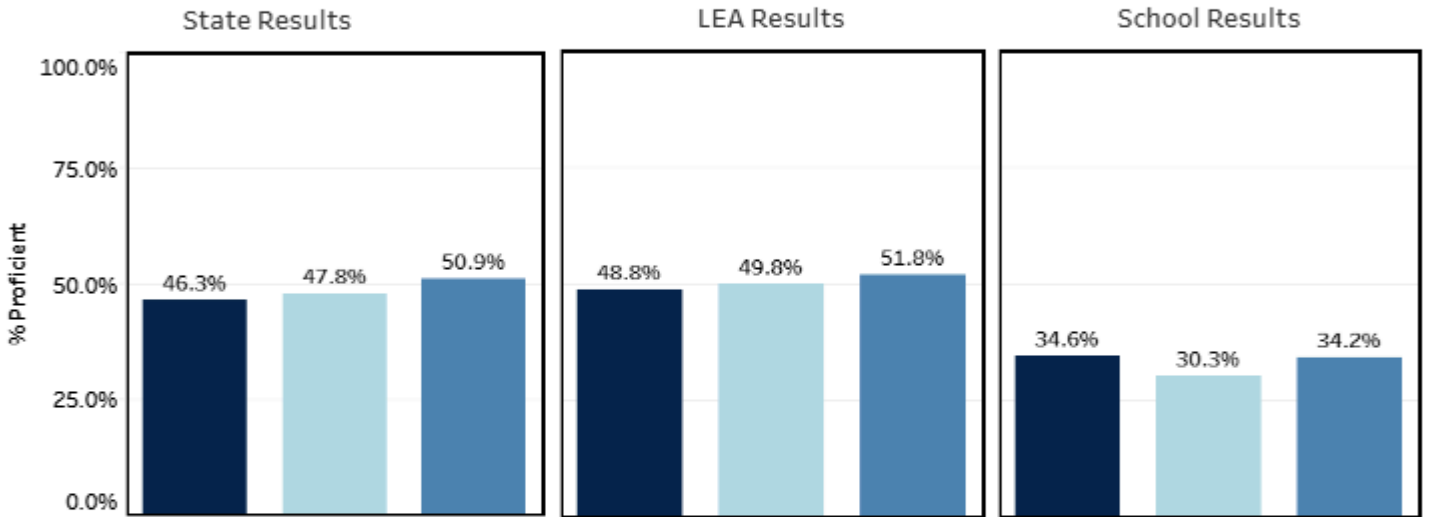

Student Proficiency Results

More Info: ?

School Year: 2023-2024 | Test Type: RISE Grades 3-8 | Grade Level: (Multiple values)

Show LEA: Show LEA | LEA Name: Washington District | Show School: Show School | School Name: Panorama School

2023-2024 % Students Proficient on RISE Tests

Student Proficiency Results by Demographic Group
Washington District - Panorama School

	Language Arts	Mathematics	Science
All Students	34.6%	30.3%	34.2%
African American	< 20%	< 20%	50-59%
American Indian	< 20%	< 20%	30-39%
Asian	>= 80%	50-59%	
Hispanic	20.8%	10.7%	20.0%
Multiple Races	< 20%	20-29%	30-39%
Pacific Islander	30-39%	< 20%	< 20%
White	42.4%	43.1%	41.6%
Female	35.4%	23.9%	25.0%
Male	33.7%	37.1%	44.3%
Economically Disadvantaged	24.8%	24.4%	28.7%
Limited English Proficiency	< 10%	< 10%	< 20%
Students with Disabilities	22.0%	22.0%	20-29%
Mobile	20-29%	30-39%	20-29%