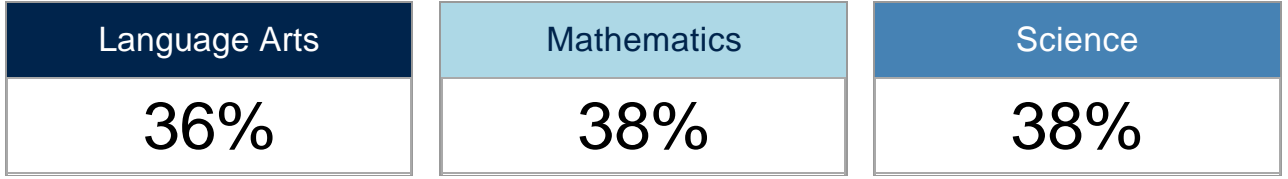

School Year
2022/2023

District
Washington District

School
Panorama School

Grades
All

Student Proficiency Results for Panorama School

2023 % of Students Proficient