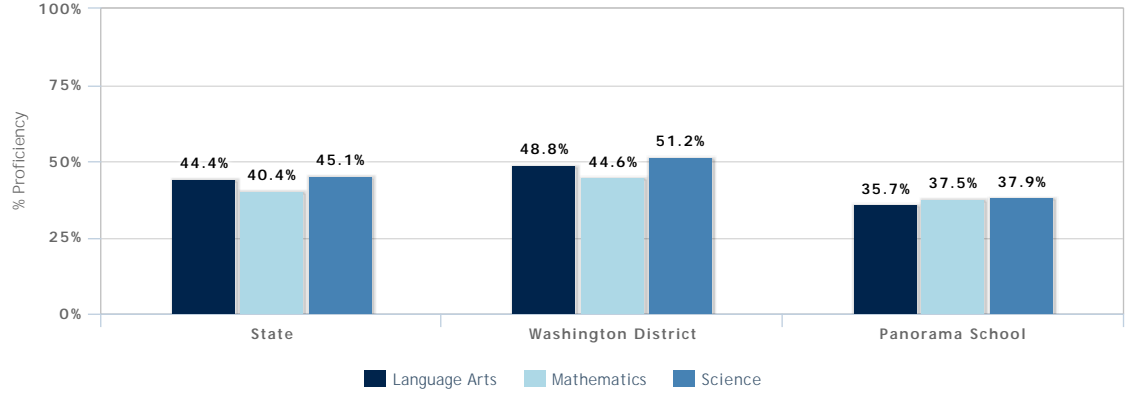

School Year
2022/2023

District
Washington District

School
Panorama School

Grades
All

Student Proficiency Results for Panorama School

2023 % of Students Proficient

Student Proficiency Results for Panorama School by Demographic Group

Demographic Categories	Language Arts % Prof	Mathematics % Prof	Science % Prof
All Students	35.7%	37.5%	37.9%
African American	N<10	N<10	N<10
American Indian	40%-49%	30%-39%	N<10
Asian	N<10	N<10	N<10
Caucasian	43.8%	44.5%	47.7%
Hispanic	23.2%	26.8%	20%-29%
Multiple Races	N<10	N<10	N<10
Pacific Islander	N<10	N<10	N<10
Female	38.3%	30.8%	44.0%
Male	33.3%	43.6%	31.4%
Economically Disadvantaged	30.2%	30.9%	34.8%
Limited English Proficiency	20%-29%	30%-39%	20%-29%
Students with Disabilities	27.5%	35.0%	11%-19%
Mobile	≤20%	30%-39%	N<10