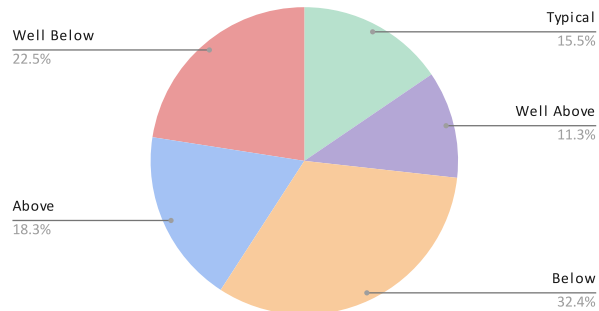

Kinder Pathway Achieved-Composite Score

Kinder Composite Score-Levels

| | Growth | Proficiency |
|---|--------|-------------|
| K | 81 | 79 |
| 1 | 71 | 73 |
| 2 | 45 | 71 |
| 3 | 54 | 60 |
| 4 | 67 | 68 |
| 5 | 54 | 61 |

1st Grade Pathway Achieved-Composite Score

1st Grade Composite Score-Levels

2nd Grade Pathway Achieved-Composite Score

2nd Grade-Composite Score-Levels

3rd Grade Pathway -Composite Score

3rd Grade -Composite Score-Levels- Proficiency