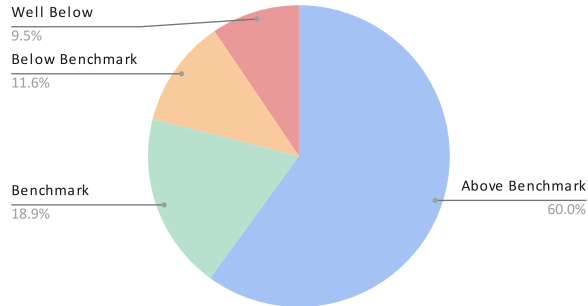

Kinder Pathway Achieved-Composite Score

Kinder Composite Score-Levels

| | Growth | Proficiency |
|---|--------|-------------|
| K | 81 | 79 |
| 1 | 71 | 73 |
| 2 | 45 | 71 |
| 3 | 54 | 60 |
| 4 | 67 | 68 |
| 5 | 54 | 61 |

1st Grade Pathway Achieved-Composite Score

1st Grade Composite Score-Levels

2nd Grade Pathway Achieved-Composite Score

2nd Grade-Composite Score-Levels

3rd Grade Pathway -Composite Score

3rd Grade -Composite Score-Levels- Proficiency