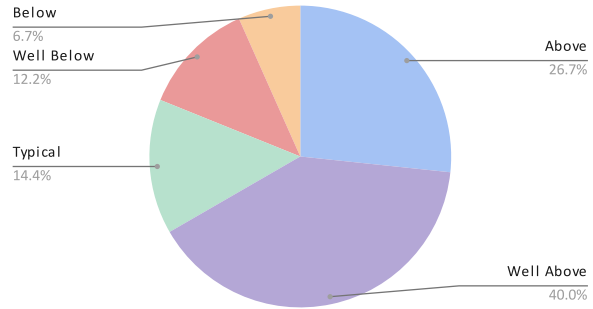

Kinder Pathway Achieved-Composite Score

Kinder Composite Score-Levels

| | Growth | Proficiency |
|---|--------|-------------|
| K | 81 | 79 |
| 1 | 71 | 73 |
| 2 | 45 | 71 |
| 3 | 54 | 60 |
| 4 | 67 | 68 |
| 5 | 54 | 61 |

1st Grade Pathway Achieved-Composite Score

1st Grade Composite Score-Levels

2nd Grade Pathway Achieved-Composite Score

2nd Grade-Composite Score-Levels

3rd Grade Pathway -Composite Score

3rd Grade -Composite Score-Levels- Proficiency