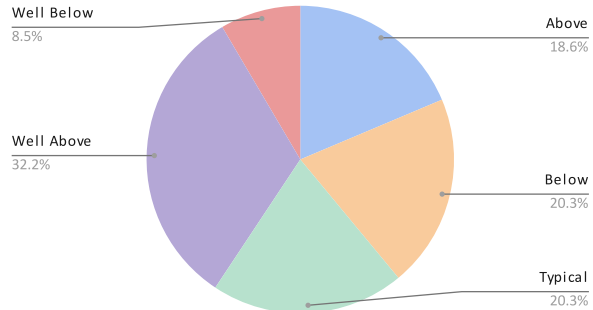

Kinder Pathway Achieved-Composite Score

Kinder Composite Score-Levels

| | Growth | Proficiency |
|---|--------|-------------|
| K | 81 | 79 |
| 1 | 71 | 73 |
| 2 | 45 | 71 |
| 3 | 54 | 60 |
| 4 | 67 | 68 |
| 5 | 54 | 61 |

1st Grade Pathway Achieved-Composite Score

1st Grade Composite Score-Levels

2nd Grade Pathway Achieved-Composite Score

2nd Grade-Composite Score-Levels

3rd Grade Pathway -Composite Score

3rd Grade -Composite Score-Levels- Proficiency