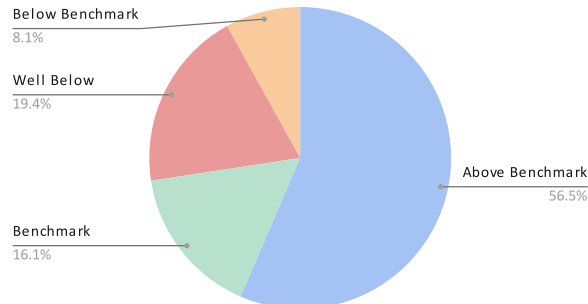

Kinder Pathway Achieved-Composite Score

Kinder Composite Score-Levels

| | Growth | Proficiency |
|---|--------|-------------|
| K | 81 | 79 |
| 1 | 71 | 73 |
| 2 | 45 | 71 |
| 3 | 54 | 60 |
| 4 | 67 | 68 |
| 5 | 54 | 61 |

1st Grade Pathway Achieved-Composite Score

1st Grade Composite Score-Levels

2nd Grade Pathway Achieved-Composite Score

2nd Grade-Composite Score-Levels

3rd Grade Pathway -Composite Score

3rd Grade -Composite Score-Levels- Proficiency